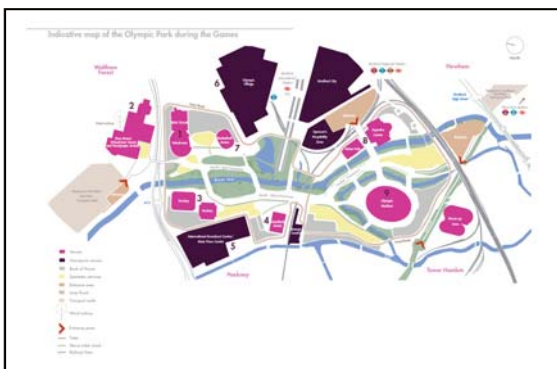

Olympic Park and Village